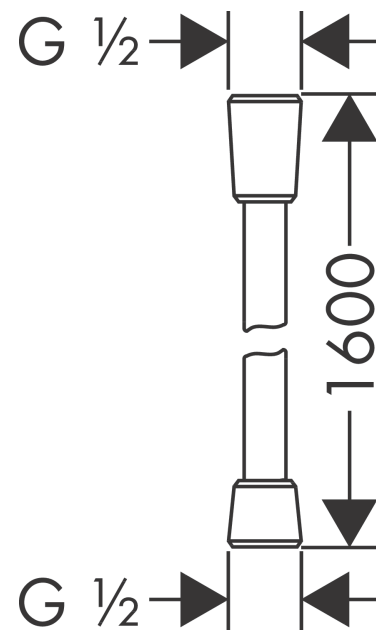

Comfortflex
Shower hose 160 cm

Surfaces: **Chrome** Article Number: **28168000**

Description

product features

- high-quality shower hose with metal effect
- with plastic coating, easy to clean
- shower hose length: 1.60 m
- pivot connector prevent hose from tangling
- kink-protected
- connection thread: G ½

Certificates

Product image

Scale drawing

Comfortflex
Shower hose 160 cm

Surfaces: **Chrome** Article Number: **28168000**

Exploded Drawing

Year of production: >10/16

Comfortflex
Shower hose 160 cm
 Surfaces: **Chrome** Article Number: **28168000**

Spare part list

Year of production: >10/16

Pos.	Description	Article Number	Price	PU
1	seal	98058000	€ 3,21	1